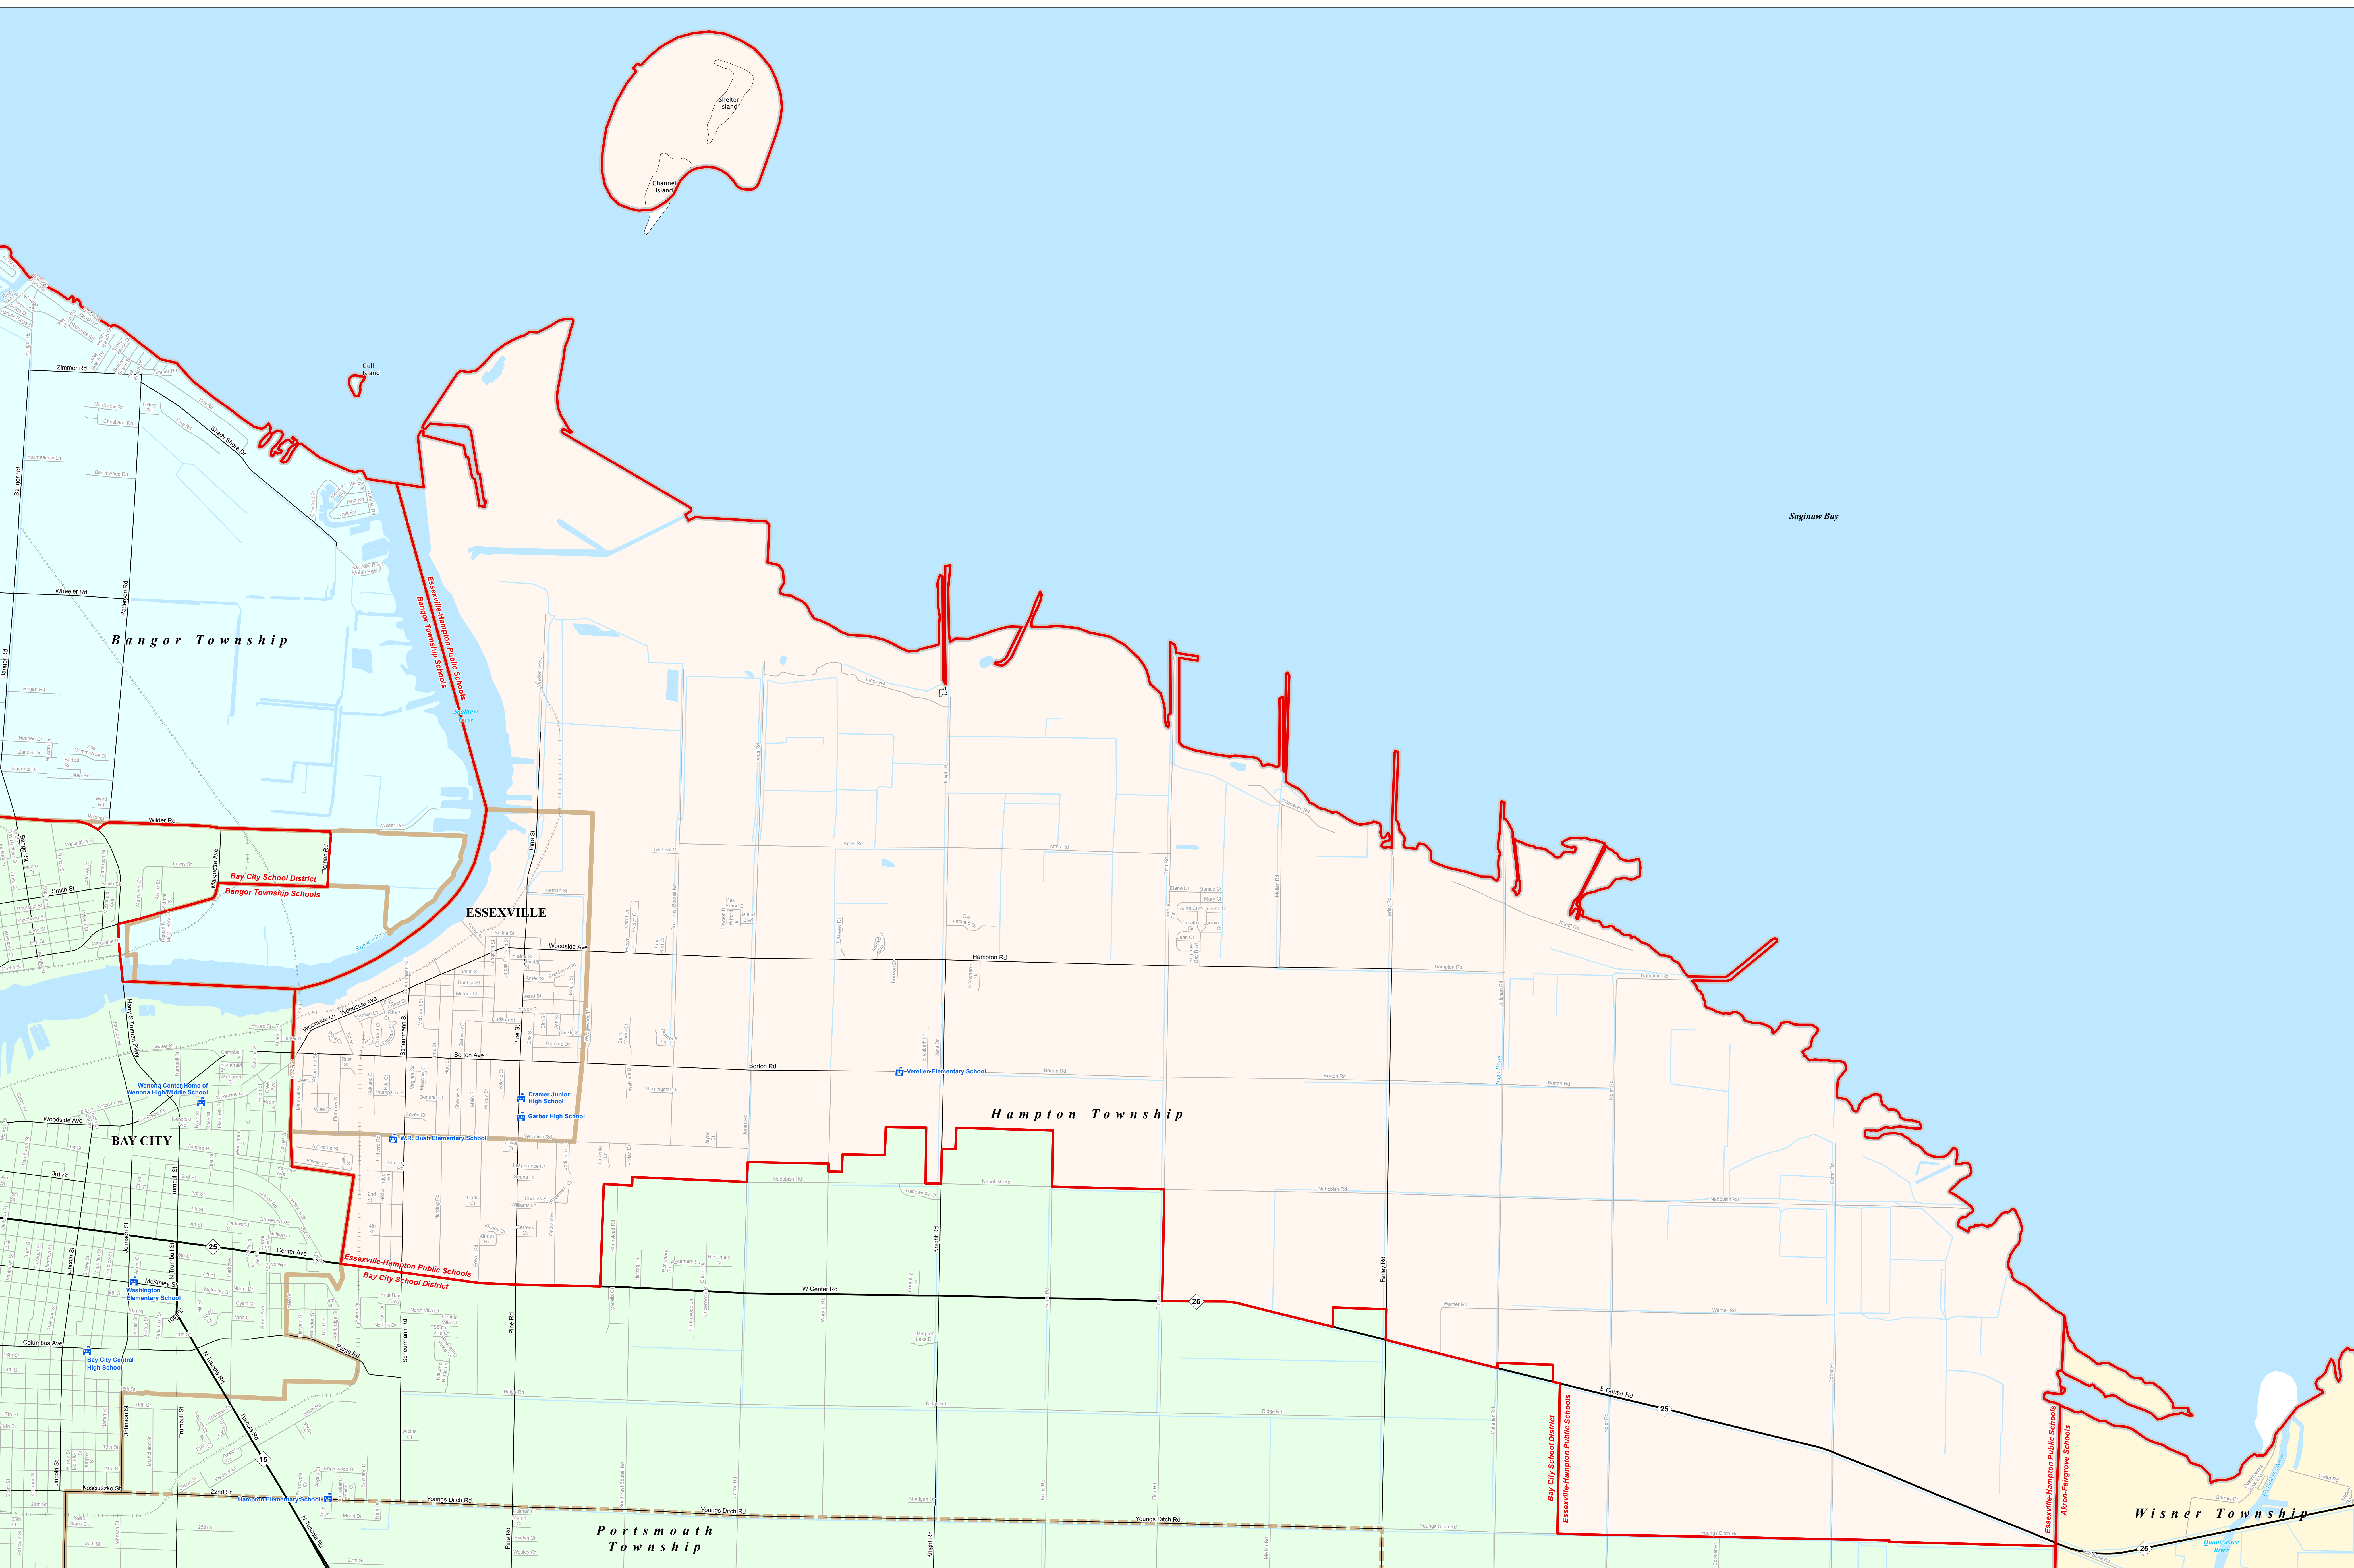

ESSEXVILLE-HAMPTON PUBLIC SCHOOLS

Bay-Arenac ISD

All information presented in this publication is in the public domain and may be reproduced, reprinted, and redistributed as desired.

Legend	
School District	School
County	Unincorporated Place
City	Water Feature
Township	Freeway
Village	Highway
Census Designated Place	Primary Road
	Local Road
	Railroad
	River, Stream, or Drain